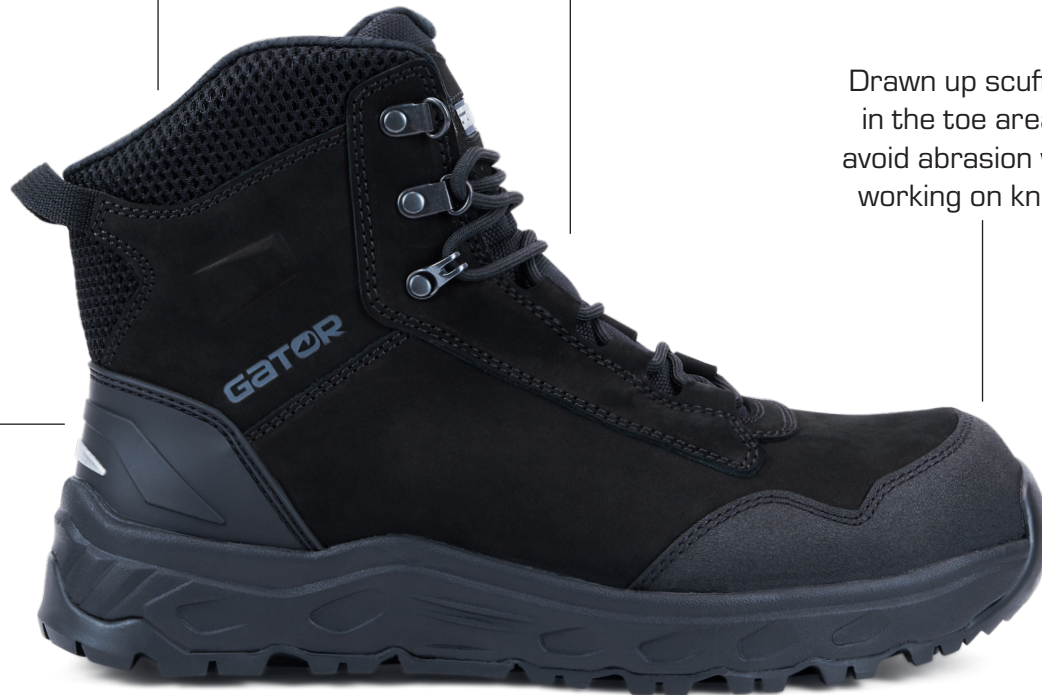

GWB6E GOLIATH BLACK EXTRA WIDE FIT 6E BOOT

YKK spiral zip.

Breathable anti-bacterial bamboo lining.

Water repellent premium nubuck leather upper.

PU/Memory foam anti-fatigue and anti-static insole.

Drawn up scuff cap in the toe area to avoid abrasion when working on knees.

Rebound compound midsole for improved cushioning and energy return.

300°C heat resistant and slip resistant rubber outsole. Wedge sole providing extra support and comfort.

Ankle support element.

Oblique lightweight aluminium toe cap with 200j impact protection providing extra room for the toes.

MEN'S SIZES

UK/AU 7 - 15 (Full sizes only)
Extra Wide Fit