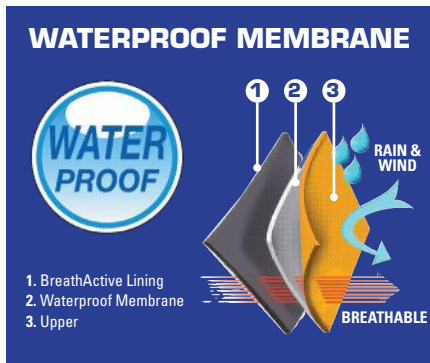

ZIP SIDED SCUFF CAP RANGE CONQUEST STONE 630747

SIZES 6 - 13 (UK) FULL SIZES ONLY | **7" BOOT**

BreathActive functional lining with waterproof and breathable COA.TEX membrane.

Water repellent premium nubuck leather.

YKK spiral zip at the side with waterproof webbing.

Drawn up scuff cap in the toe area avoids leather abrasion.

Fibreglass Toe Cap with 200j impact protection providing greater toe space.

Flexible FAP® anti-penetration midsole for increased protection against penetration of sharp objects through the sole.